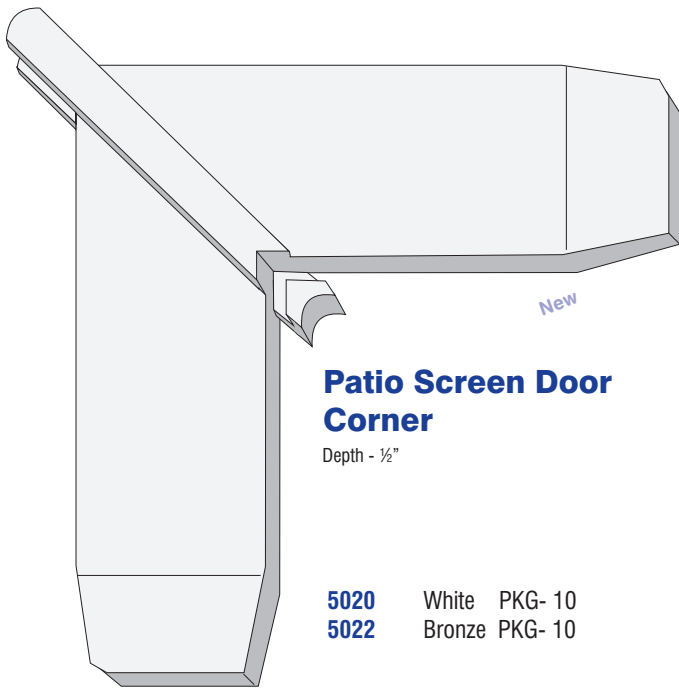

# CIRCLE GLASS CO VINYL WINDOW/PATIO DOOR

**Balance Shoe** - For block and tackle and spiral applications

New

Back  
# 7662 - PKG: 5  
Front

**Balance Shoe** - For constant force applications

New

Back  
# 7664 - PKG: 5  
Front

**Patio Screen Roller**  
Corner built with roller

0208 PKG- 2  
2524 PKG- 10

**Patio Door Corner**  
All metal

0211 PKG- 2  
2538 PKG- 10

New

**Patio Screen Door Corner**

Depth - 1/2"

5020 White PKG- 10  
5022 Bronze PKG- 10

**Egress Balance Shoe**

New

Back  
# 7660 - PKG: 5  
Front

**Sliding Screen Door Latch & Pull**

Surface mount  
right or left