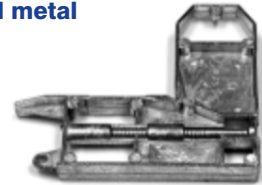

0211 PKG- 2
2538 PKG- 10