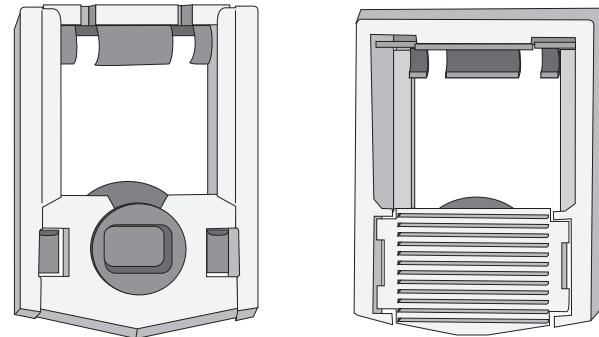

**Egress Balance Shoe**

New

Back  
# 7660 - PKG: 5  
Front

**Sliding Screen Door Latch & Pull**

Surface mount  
right or left