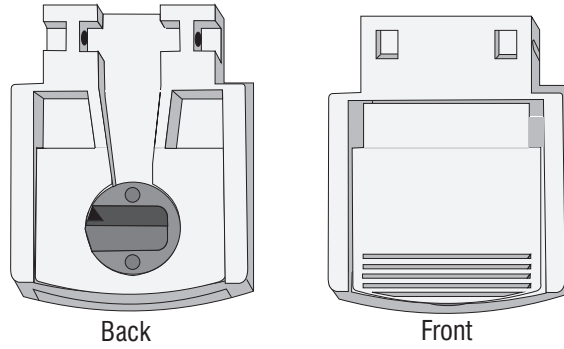

# CIRCLE GLASS CO VINYL WINDOW/PATIO DOOR

**Balance Shoe** - For block and tackle and spiral applications

New

Back  
# 7662 - PKG: 5  
Front

**Balance Shoe** - For constant force applications

New

Back  
# 7664 - PKG: 5  
Front