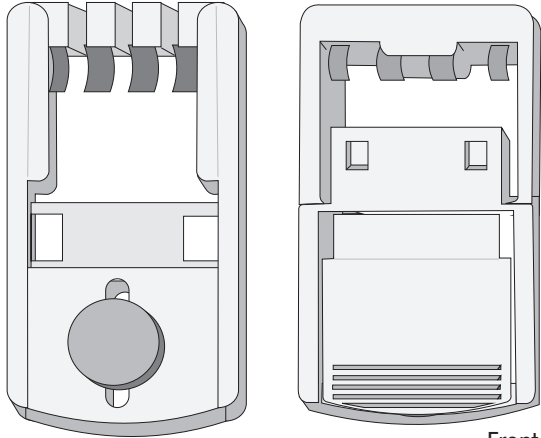

New

**3" Pivot Bar**  
7676 - PKG- 5 each  
L-3" W-5/16" H-3/16"

New

**2-5/8" Pivot Bar**  
7672 - PKG- 5 each  
L-2-5/8" W-5/16" D-3/16"

New

**3" Pivot Bar**  
7666 - PKG- 5 each  
L-2-5/8" W-5/16" D-3/16"

New

**3" Pivot Bar**  
7668 - PKG- 5 each  
L-3" W-5/16" D-3/16"

**Sash Lock with Keeper**

7656 White PKG- 5 each  
7658 Black PKG- 5 each

New

**2-1/2" Pivot Bar**  
7670 - PKG- 5 each  
L-2-1/2" W-9/32" D-3/16"

# CIRCLE GLASS CO VINYL WINDOW/PATIO DOOR

**Balance Shoe** - For block and tackle and spiral applications

New

Back  
# 7662 - PKG: 5  
Front

**Balance Shoe** - For constant force applications

New

Back  
# 7664 - PKG: 5  
Front