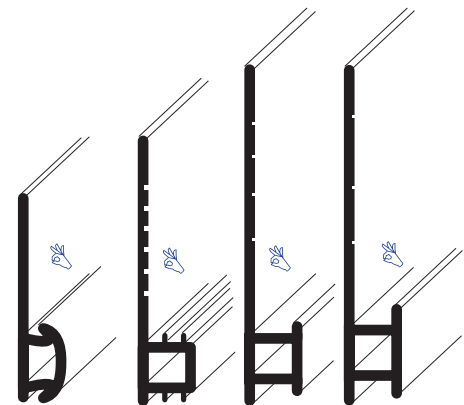

— indicates that the profile of items shown are at actual size and shape.

Storm Door Sweeps

| Item | Length | Part # |
|-------|--------|--------|
| Spool | 100ft | 2252 |

| Item | Length | Part # |
|-------|--------|--------|
| Spool | 100ft | 2250 |

Storm Door Sweeps

- Replaces original worn, torn or lost sweeps in aluminum storm doors.
- Easy to install
- Most popular styles available
- Made of flexible, durable vinyl

Threshold Inserts

- Three most popular styles
- Made of flexible, durable vinyl

Threshold Inserts

| Item | Length | Part # |
|-------|--------|--------|
| Spool | 100ft | 2263 |

| Item | Length | Part # |
|-------|--------|--------|
| Spool | 100ft | 2265 |

| Item | Length | Part # |
|-------|--------|--------|
| Spool | 100ft | 2264 |

Bug Strips for Patio Sliders

2288 # 9286 # 9287 # 2285

| Color | Length | Part # |
|-------|-------------------|--------|
| Gray | 100 ^{FT} | 2288 |
| Black | 100 ^{FT} | 9286 |
| Black | 100 ^{FT} | 9287 |
| Black | 100 ^{FT} | 2285 |