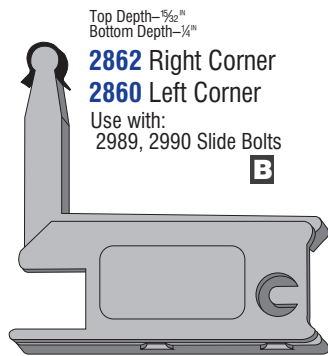

Top Depth— $\frac{5}{32}$ "
Bottom Depth— $\frac{1}{4}$ "
2862 Right Corner
2860 Left Corner
Use with:
2989, 2990 Slide Bolts
B