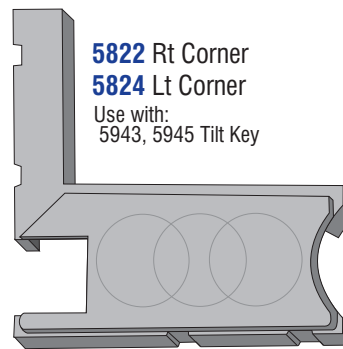

Depth- $\frac{7}{32}$ "
2816 Corner
(Left or Right Side)
Use with:
2917-Tilt Key **A**

Depth- $\frac{7}{32}$ "
Corner
2804 20 pk
2805 100 pk
(Left or Right Side)
Use with:
2911-Tilt Key **A**

Top Depth- $\frac{1}{4}$ "
Bottom Depth- $\frac{5}{32}$ "
2832 Right Corner
2830 Left Corner
Use with:
2935 Tilt Key **E**

Depth- $\frac{3}{8}$ "
2828 Corner
(Left or Right Side)
Use with:
2929-Tilt Key **F**

Depth- $\frac{5}{32}$ "
2806 Corner
(Left or Right Side)
Use with:
2911-Tilt Key **A**

Depth- $\frac{3}{8}$ "
2868 Corner
(Left or Right Side)
Use with:
2958-Tilt Key **B**

Depth- $\frac{3}{8}$ "
5852 Right Corner
5850 Left Corner

Depth- $\frac{1}{4}$ "
2834 Corner
(Left or Right Side)
Use with:
2935 Tilt Keys **E**

Depth- $\frac{5}{32}$ "
2866 Corner
(Left or Right Side) **B**

Depth- $\frac{1}{8}$ "
2836 Corner
(Left or Right Side) **E**

Depth- $\frac{3}{8}$ " **New**
3600 Corner
(Left or Right)

Top Depth- $\frac{3}{8}$ "
Bottom Depth- $\frac{1}{4}$ "
5802 Rt Corner
5804 Lt Corner
Fits Sun®, Alcan® &
V. E. Anderson®
Windows Use with:
5903 Tilt Key **F**
5985, 5987 Slide Bolts