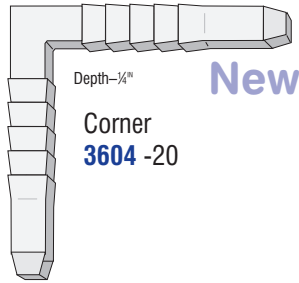

Depth- $\frac{3}{8}$ "
Corner
2800 20 pk
2801 100 pk
(Right or Left Side) **A**

Depth- $\frac{3}{8}$ "
Corner
2814 (20 pk)
2815 (100pk)
(Right or Left Side) **A**

Depth- $\frac{3}{8}$ "
2824 Corner
(Right or Left Side)
Use with:
2925 Tilt Keys **F**

Top Depth- $\frac{5}{8}$ "
Bottom Depth- $\frac{3}{8}$ "
5814 Right Corner
5816 Left Corner
Use with:
05911, 5913 Tilt Keys **F**

Depth- $\frac{3}{8}$ "
Corner
2822 (20 pk)
2823 (100pk)
(Left or Right Side) **A**

All Corner Keys, and Tilt Keys are packed in 20 count bags unless otherwise noted.

All Corner Keys and Tilt Keys packed 20ea unless otherwise noted

Depth- $\frac{1}{4}$ " **New**
Corner
3604 -20

Depth- $\frac{1}{4}$ " **New**
3608 - Corner
(Left or Right Side)

Depth- $\frac{7}{32}$ "
2816 Corner
(Left or Right Side)
Use with:
2917-Tilt Key **A**

Depth- $\frac{7}{32}$ "
Corner
2804 20 pk
2805 100 pk
(Left or Right Side)
Use with:
2911-Tilt Key **A**

Top Depth- $\frac{1}{4}$ "
Bottom Depth- $\frac{5}{32}$ "
2832 Right Corner
2830 Left Corner
Use with:
2935 Tilt Key **E**