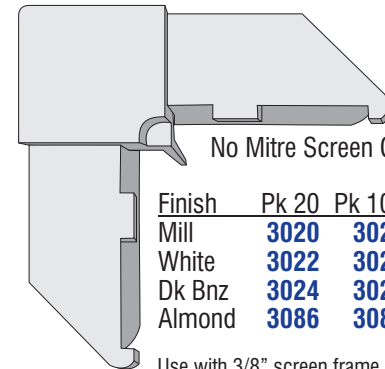

No Mitre Screen Corners

No Mitre Screen Corners

Finish	Pk 20	Pk 100
Mill	3020	3021
White	3022	3023
Dk Bnz	3024	3025
Almond	3086	3087

Use with 3/8" screen frame pg. 9.