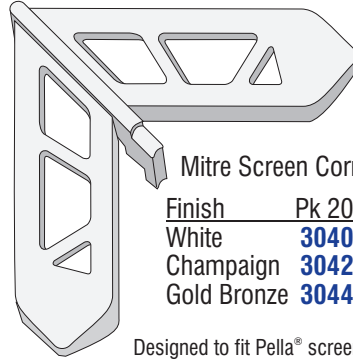

Hexagonal Screen Corners

Mitre Screen Corners

Finish	Pk 20
White	3040
Champaign	3042
Gold Bronze	3044

Designed to fit Pella® screen frame