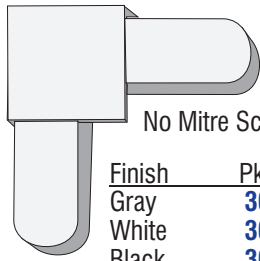

No Mitre Screen Corners

Finish	Pk 20	Pk 100
Gray	3060	3061
White	3062	3063
Black	3064	3065