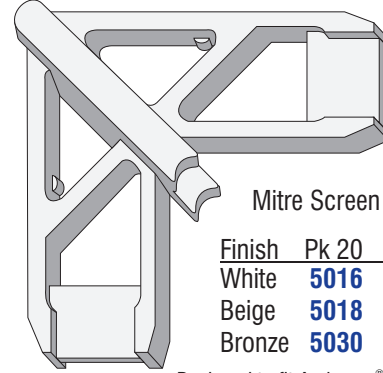

Mitre Screen Corners

Mitre Screen Corners

Finish	Pk 20	Pk 100
White	5016	5017
Beige	5018	5019
Bronze	5030	5031

Designed to fit Andersen® screen frame