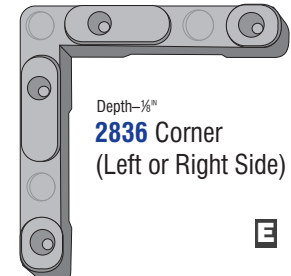

Depth- $\frac{7}{32}$ "
2816 Corner
(Left or Right Side)
Use with:
2917-Tilt Key **A**

Depth- $\frac{7}{32}$ "
Corner
2804 20 pk
2805 100 pk
(Left or Right Side)
Use with:
2911-Tilt Key **A**

Top Depth- $\frac{1}{4}$ "
Bottom Depth- $\frac{5}{32}$ "
2832 Right Corner
2830 Left Corner
Use with:
2935 Tilt Key **E**

Depth- $\frac{3}{8}$ "
2828 Corner
(Left or Right Side)
Use with:
2929-Tilt Key **F**

Depth- $\frac{5}{32}$ "
2806 Corner
(Left or Right Side)
Use with:
2911-Tilt Key **A**

Depth- $\frac{3}{8}$ "
2868 Corner
(Left or Right Side)
Use with:
2958-Tilt Key **B**

Depth- $\frac{3}{8}$ "
5852 Right Corner
5850 Left Corner

Depth- $\frac{1}{4}$ "
2834 Corner
(Left or Right Side)
Use with:
2935 Tilt Keys **E**

Depth- $\frac{5}{32}$ "
2866 Corner
(Left or Right Side) **B**