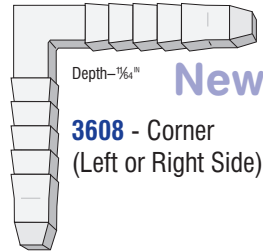

Top Depth- $\frac{5}{8}$ "
Bottom Depth- $\frac{3}{8}$ "
5814 Right Corner
5816 Left Corner
Use with:
05911, 5913 Tilt Keys **F**

Depth- $\frac{3}{8}$ "
Corner
2822 (20 pk)
2823 (100pk)
(Left or Right Side) **A**

All Corner Keys, and Tilt Keys are packed in 20 count bags unless otherwise noted.

All Corner Keys and Tilt Keys packed 20ea unless otherwise noted

Depth- $\frac{1}{4}$ " **New**
Corner
3604 -20

Depth- $\frac{1}{4}$ " **New**
3608 - Corner
(Left or Right Side)

Depth- $\frac{7}{32}$ "
2816 Corner
(Left or Right Side)
Use with:
2917-Tilt Key **A**

Depth- $\frac{7}{32}$ "
Corner
2804 20 pk
2805 100 pk
(Left or Right Side)
Use with:
2911-Tilt Key **A**

Top Depth- $\frac{1}{4}$ "
Bottom Depth- $\frac{5}{32}$ "
2832 Right Corner
2830 Left Corner
Use with:
2935 Tilt Key **E**

Depth- $\frac{3}{8}$ "
2828 Corner
(Left or Right Side)
Use with:
2929-Tilt Key **F**

Depth- $\frac{5}{32}$ "
2806 Corner
(Left or Right Side)
Use with:
2911-Tilt Key **A**

Depth- $\frac{3}{8}$ "
2868 Corner
(Left or Right Side)
Use with:
2958-Tilt Key **B**