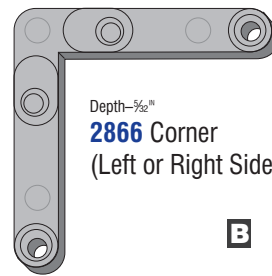

Depth- $\frac{7}{32}$ "
2816 Corner
(Left or Right Side)
Use with:
2917-Tilt Key **A**

Depth- $\frac{7}{32}$ "
Corner
2804 20 pk
2805 100 pk
(Left or Right Side)
Use with:
2911-Tilt Key **A**

Top Depth- $\frac{1}{4}$ "
Bottom Depth- $\frac{5}{32}$ "
2832 Right Corner
2830 Left Corner
Use with:
2935 Tilt Key **E**

Depth- $\frac{3}{8}$ "
2828 Corner
(Left or Right Side)
Use with:
2929-Tilt Key **F**

Depth- $\frac{5}{32}$ "
2806 Corner
(Left or Right Side)
Use with:
2911-Tilt Key **A**

Depth- $\frac{3}{8}$ "
2868 Corner
(Left or Right Side)
Use with:
2958-Tilt Key **B**

Depth- $\frac{3}{8}$ "
5852 Right Corner
5850 Left Corner

Depth- $\frac{1}{4}$ "
2834 Corner
(Left or Right Side)
Use with:
2935 Tilt Keys **E**

Depth- $\frac{5}{32}$ "
2866 Corner
(Left or Right Side) **B**