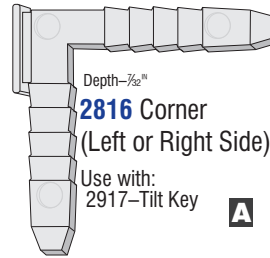

Top Depth- $\frac{5}{8}$ "
Bottom Depth- $\frac{3}{8}$ "
5814 Right Corner
5816 Left Corner
Use with:
05911, 5913 Tilt Keys **F**

Depth- $\frac{3}{8}$ "
Corner
2822 (20 pk)
2823 (100pk)
(Left or Right Side) **A**

All Corner Keys, and Tilt Keys are packed in 20 count bags unless otherwise noted.

All Corner Keys and Tilt Keys packed 20ea unless otherwise noted

Depth- $\frac{1}{4}$ " **New**
Corner
3604 -20

Depth- $\frac{1}{4}$ " **New**
3608 - Corner
(Left or Right Side)

Depth- $\frac{7}{32}$ "
2816 Corner
(Left or Right Side)
Use with:
2917-Tilt Key **A**

Depth- $\frac{7}{32}$ "
Corner
2804 20 pk
2805 100 pk
(Left or Right Side)
Use with:
2911-Tilt Key **A**

Top Depth- $\frac{1}{4}$ "
Bottom Depth- $\frac{5}{32}$ "
2832 Right Corner
2830 Left Corner
Use with:
2935 Tilt Key **E**

Depth- $\frac{3}{8}$ "
2828 Corner
(Left or Right Side)
Use with:
2929-Tilt Key **F**

Depth- $\frac{5}{32}$ "
2806 Corner
(Left or Right Side)
Use with:
2911-Tilt Key **A**

Depth- $\frac{3}{8}$ "
2868 Corner
(Left or Right Side)
Use with:
2958-Tilt Key **B**