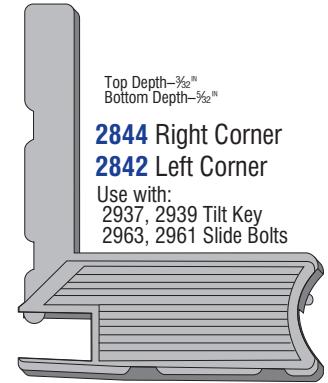

Top Depth- $\frac{5}{32}$ "
Bottom Depth- $\frac{1}{4}$ "
5810 Rt Corner
5812 Lt Corner
Use with:
2965, 2967 Slide Bolts **F**

Top Depth- $\frac{7}{32}$ "
Bottom Depth- $\frac{7}{32}$ "
2848 Rt Corner
2846 Lt Corner
Use with:
2965, 2967 Slide Bolts **E**

5840 Rt Corner
5842 Lt Corner
Fits Sears® Windows
Use with 6949, 6951 Slide Bolts **E**

Top Depth— $\frac{5}{32}$ "
Bottom Depth— $\frac{1}{4}$ "
2862 Right Corner
2860 Left Corner
Use with:
2989, 2990 Slide Bolts
B

Top Depth— $\frac{1}{8}$ "
Bottom Depth— $\frac{3}{32}$ "
2856 Left Corner
2858 Right Corner
Use with:
2987, 2988 Slide Bolts
B

Top Depth— $\frac{7}{32}$ "
Bottom Depth— $\frac{7}{32}$ "
5806 Right Corner
5808 Left Corner
Use with:
5905, 5907 Tilt Keys
5989, 5991 Slide Bolt
F
Fits Ozark Windows

Top Depth— $\frac{3}{32}$ "
Bottom Depth— $\frac{3}{32}$ "
2844 Right Corner
2842 Left Corner
Use with:
2937, 2939 Tilt Key
2963, 2961 Slide Bolts

Top Depth— $\frac{5}{32}$ "
Bottom Depth— $\frac{9}{32}$ "
5826 Right Corner
5828 Left Corner
Use with:
5939, 5941 Slide Bolts