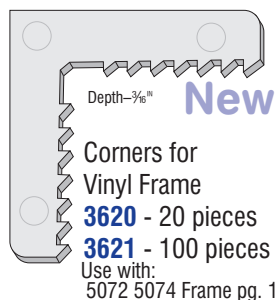

Depth- $\frac{3}{8}$ "
2828 Corner
(Left or Right Side)
Use with:
2929-Tilt Key **F**

Depth- $\frac{5}{32}$ "
2806 Corner
(Left or Right Side)
Use with:
2911-Tilt Key **A**

Depth- $\frac{3}{8}$ "
2868 Corner
(Left or Right Side)
Use with:
2958-Tilt Key **B**

Depth- $\frac{3}{8}$ "
5852 Right Corner
5850 Left Corner

Depth- $\frac{1}{4}$ "
2834 Corner
(Left or Right Side)
Use with:
2935 Tilt Keys **E**

Depth- $\frac{5}{32}$ "
2866 Corner
(Left or Right Side) **B**

Depth- $\frac{1}{8}$ "
2836 Corner
(Left or Right Side) **E**

Depth- $\frac{3}{8}$ " **New**
3600 Corner
(Left or Right)

Top Depth- $\frac{3}{8}$ "
Bottom Depth- $\frac{1}{4}$ "
5802 Rt Corner
5804 Lt Corner
Fits Sun®, Alcan® &
V. E. Anderson®
Windows Use with:
5903 Tilt Key **F**
5985, 5987 Slide Bolts

5822 Rt Corner
5824 Lt Corner
Use with:
5943, 5945 Tilt Key

Top Depth- $\frac{3}{8}$ "
Bottom Depth- $\frac{1}{4}$ "
5832 Rt Corner
5834 Lt Corner
Use with:
5957, 5959 Tilt Key

Depth- $\frac{3}{8}$ " **New**
Corners for
Vinyl Frame
3620 - 20 pieces
3621 - 100 pieces
Use with:
5072 5074 Frame pg. 10