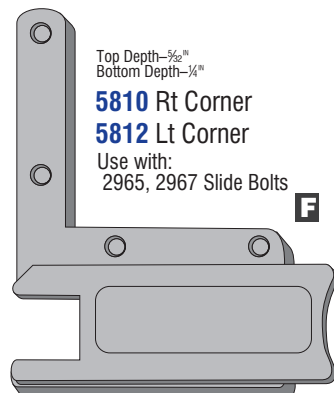

Depth- $\frac{3}{8}$ "
5852 Right Corner
5850 Left Corner

Depth- $\frac{1}{4}$ "
2834 Corner
(Left or Right Side)
Use with:
2935 Tilt Keys **E**

Depth- $\frac{5}{32}$ "
2866 Corner
(Left or Right Side) **B**

Depth- $\frac{1}{8}$ "
2836 Corner
(Left or Right Side) **E**

Depth- $\frac{3}{8}$ " **New**
3600 Corner
(Left or Right)

Top Depth- $\frac{3}{8}$ "
Bottom Depth- $\frac{1}{4}$ "
5802 Rt Corner
5804 Lt Corner
Fits Sun®, Alcan® &
V. E. Anderson®
Windows Use with:
5903 Tilt Key **F**
5985, 5987 Slide Bolts

5822 Rt Corner
5824 Lt Corner
Use with:
5943, 5945 Tilt Key

Top Depth- $\frac{3}{8}$ "
Bottom Depth- $\frac{1}{4}$ "
5832 Rt Corner
5834 Lt Corner
Use with:
5957, 5959 Tilt Key

Depth- $\frac{3}{8}$ " **New**
Corners for
Vinyl Frame
3620 - 20 pieces
3621 - 100 pieces
Use with:
5072 5074 Frame pg. 10