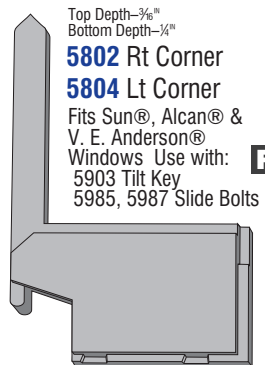

All Corner Keys and Tilt Keys packed 20ea unless otherwise noted