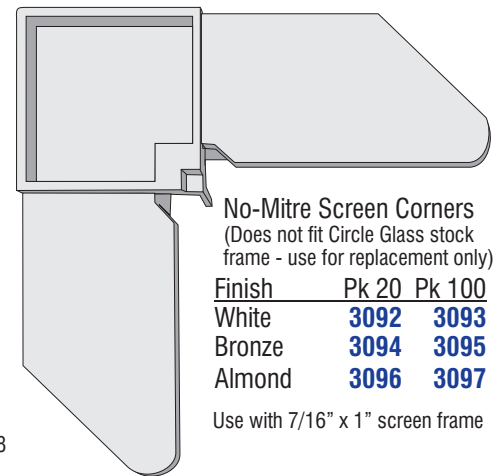

No-Mitre Screen Corners

No-Mitre Screen Corners
(Does not fit Circle Glass stock frame - use for replacement only)

Finish	Pk 20	Pk 100
White	3092	3093
Bronze	3094	3095
Almond	3096	3097

Use with 7/16" x 1" screen frame