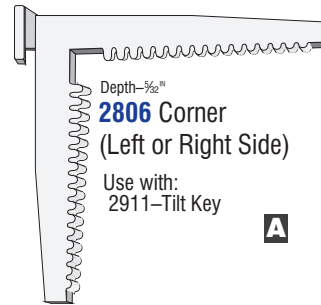

Depth- $\frac{7}{32}$ "
2816 Corner
(Left or Right Side)
Use with:
2917-Tilt Key **A**

Depth- $\frac{7}{32}$ "
Corner
2804 20 pk
2805 100 pk
(Left or Right Side)
Use with:
2911-Tilt Key **A**

Top Depth- $\frac{1}{4}$ "
Bottom Depth- $\frac{5}{32}$ "
2832 Right Corner
2830 Left Corner
Use with:
2935 Tilt Key **E**

Depth- $\frac{3}{8}$ "
2828 Corner
(Left or Right Side)
Use with:
2929-Tilt Key **F**

Depth- $\frac{5}{32}$ "
2806 Corner
(Left or Right Side)
Use with:
2911-Tilt Key **A**

Depth- $\frac{3}{8}$ "
2868 Corner
(Left or Right Side)
Use with:
2958-Tilt Key **B**

Depth- $\frac{3}{8}$ "
5852 Right Corner
5850 Left Corner

Depth- $\frac{1}{4}$ "
2834 Corner
(Left or Right Side)
Use with:
2935 Tilt Keys **E**

Depth- $\frac{5}{32}$ "
2866 Corner
(Left or Right Side) **B**