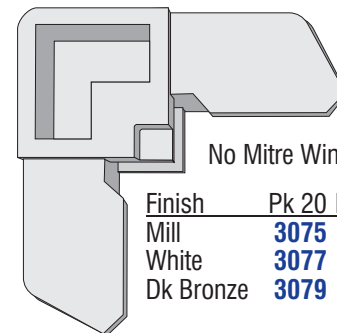

No Mitre Window Corners

Finish	Pk 20	Pk 100
Mill	3075	3076
White	3077	3078
Dk Bronze	3079	3080

Use with 3/8" window frame pg.10