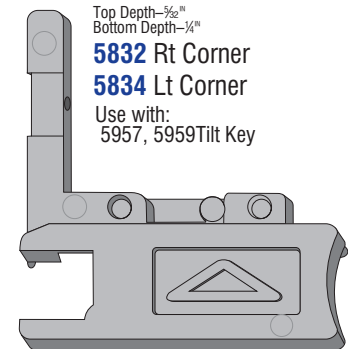

All Corner Keys and Tilt Keys packed 20ea unless otherwise noted