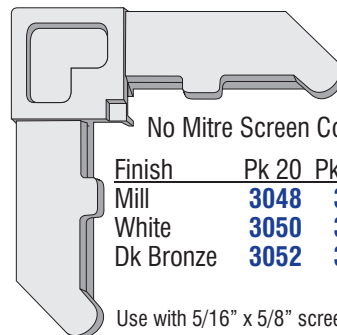

No Mitre Screen Corners

No Mitre Screen Corners

Finish	Pk 20	Pk 100
Mill	3048	3049
White	3050	3051
Dk Bronze	3052	3053

Use with 5/16" x 5/8" screen frame pg. 8.