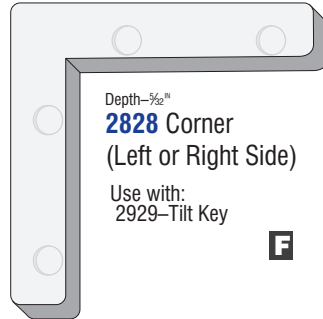

Top Depth- $\frac{5}{8}$ "
Bottom Depth- $\frac{3}{8}$ "
5814 Right Corner
5816 Left Corner
Use with:
05911, 5913 Tilt Keys **F**

Depth- $\frac{3}{8}$ "
Corner
2822 (20 pk)
2823 (100pk)
(Left or Right Side) **A**

All Corner Keys, and Tilt Keys are packed in 20 count bags unless otherwise noted.

All Corner Keys and Tilt Keys packed 20ea unless otherwise noted

Depth- $\frac{1}{4}$ " **New**
Corner
3604 -20

Depth- $\frac{1}{4}$ " **New**
3608 - Corner
(Left or Right Side)

Depth- $\frac{7}{32}$ "
2816 Corner
(Left or Right Side)
Use with:
2917-Tilt Key **A**

Depth- $\frac{7}{32}$ "
Corner
2804 20 pk
2805 100 pk
(Left or Right Side)
Use with:
2911-Tilt Key **A**

Top Depth- $\frac{1}{4}$ "
Bottom Depth- $\frac{5}{32}$ "
2832 Right Corner
2830 Left Corner
Use with:
2935 Tilt Key **E**

Depth- $\frac{3}{8}$ "
2828 Corner
(Left or Right Side)
Use with:
2929-Tilt Key **F**

Depth- $\frac{5}{32}$ "
2806 Corner
(Left or Right Side)
Use with:
2911-Tilt Key **A**

Depth- $\frac{3}{8}$ "
2868 Corner
(Left or Right Side)
Use with:
2958-Tilt Key **B**