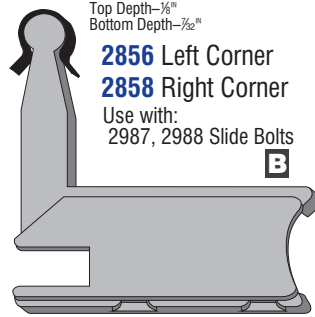

Finish	Pk 20	Pk 100
Gray	5006	5007
White	5008	5009
Dk. Bronze	5010	5011
Almond	5012	5013

Use with 5/16" frame with flange pg. 8

Finish	Pk 20	Pk 100
White	3092	3093
Bronze	3094	3095
Almond	3096	3097

Use with 7/16" x 1" screen frame

Finish	Pk 20	Pk 100
Mill	3012	3013
White	3014	3015
Dk Bronze	3016	3017

Use with 1/4" screen frame pg. 7.

Finish	Pk 20	Pk 100
Mill	3000	3001
White	3002	3003
Dk Bnz	3004	3005
Almond	3082	3083
Black	3056	3057

Use with 5/16" x 3/4" screen frame pg. 8.

Finish	Pk 20	Pk 100
Mill	3020	3021
White	3022	3023
Dk Bnz	3024	3025
Almond	3086	3087

Use with 3/8" screen frame pg. 9.

Finish	Pk 20	Pk 100
Mill	3028	3029
White	3030	3031
Dk Bnz	3032	3033
Almond	3088	3089

Use with 7/16" screen frame pg. 8.

Finish	Pk 20	Pk 100
Mill	3048	3049
White	3050	3051
Dk Bronze	3052	3053

Use with 5/16" x 5/8" screen frame pg. 8.

Finish	Pk 20	Pk 100
Mill	3075	3076
White	3077	3078
Dk Bronze	3079	3080

Use with 3/8" window frame pg.10