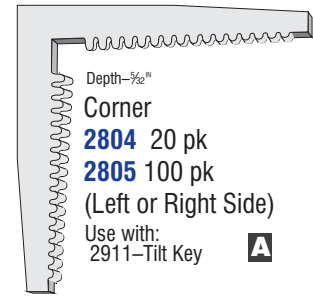

Depth- $\frac{3}{8}$ "
Corner
2800 20 pk
2801 100 pk
(Right or Left Side) **A**

Depth- $\frac{3}{8}$ "
Corner
2814 (20 pk)
2815 (100pk)
(Right or Left Side) **A**

Depth- $\frac{3}{8}$ "
2824 Corner
(Right or Left Side)
Use with:
2925 Tilt Keys **F**

Top Depth- $\frac{5}{8}$ "
Bottom Depth- $\frac{3}{8}$ "
5814 Right Corner
5816 Left Corner
Use with:
05911, 5913 Tilt Keys **F**

Depth- $\frac{3}{8}$ "
Corner
2822 (20 pk)
2823 (100pk)
(Left or Right Side) **A**

All Corner Keys, and Tilt Keys are packed in 20 count bags unless otherwise noted.

All Corner Keys and Tilt Keys packed 20ea unless otherwise noted

Depth- $\frac{1}{4}$ " **New**
Corner
3604 -20

Depth- $\frac{1}{4}$ " **New**
3608 - Corner
(Left or Right Side)

Depth- $\frac{7}{32}$ "
2816 Corner
(Left or Right Side)
Use with:
2917-Tilt Key **A**

Depth- $\frac{7}{32}$ "
Corner
2804 20 pk
2805 100 pk
(Left or Right Side)
Use with:
2911-Tilt Key **A**

Top Depth- $\frac{1}{4}$ "
Bottom Depth- $\frac{5}{32}$ "
2832 Right Corner
2830 Left Corner
Use with:
2935 Tilt Key **E**