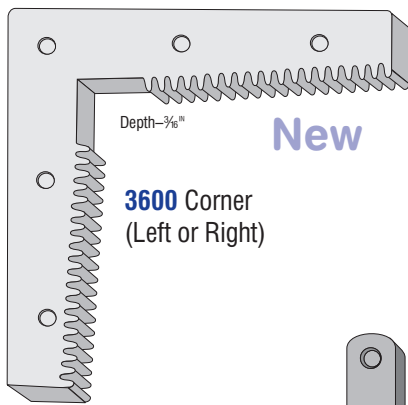

Depth- $\frac{3}{8}$ "
2828 Corner
(Left or Right Side)
Use with:
2929-Tilt Key **F**

Depth- $\frac{5}{32}$ "
2806 Corner
(Left or Right Side)
Use with:
2911-Tilt Key **A**

Depth- $\frac{3}{8}$ "
2868 Corner
(Left or Right Side)
Use with:
2958-Tilt Key **B**

Depth- $\frac{3}{8}$ "
5852 Right Corner
5850 Left Corner

Depth- $\frac{1}{4}$ "
2834 Corner
(Left or Right Side)
Use with:
2935 Tilt Keys **E**

Depth- $\frac{5}{32}$ "
2866 Corner
(Left or Right Side) **B**

Depth- $\frac{1}{8}$ "
2836 Corner
(Left or Right Side) **E**

Depth- $\frac{3}{8}$ " **New**
3600 Corner
(Left or Right)

Top Depth- $\frac{3}{8}$ "
Bottom Depth- $\frac{1}{4}$ "
5802 Rt Corner
5804 Lt Corner
Fits Sun®, Alcan® &
V. E. Anderson®
Windows Use with:
5903 Tilt Key **F**
5985, 5987 Slide Bolts