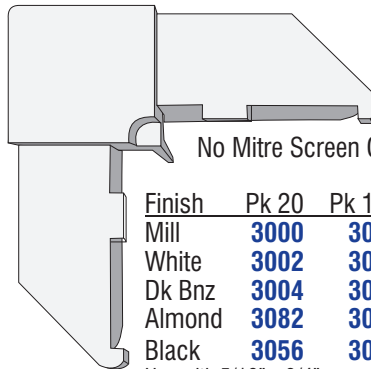

No Mitre Screen Corners

No Mitre Screen Corners

Finish	Pk 20	Pk 100
Mill	3000	3001
White	3002	3003
Dk Bnz	3004	3005
Almond	3082	3083
Black	3056	3057

Use with 5/16" x 3/4" screen frame pg. 8.