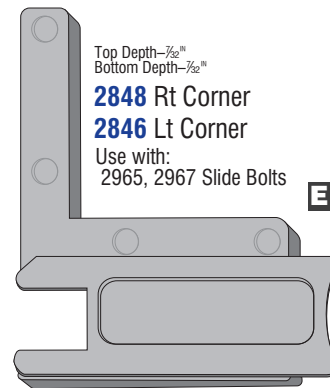

Depth- $\frac{1}{8}$ "
2836 Corner
(Left or Right Side) **E**

Depth- $\frac{3}{8}$ " **New**
3600 Corner
(Left or Right)

Top Depth- $\frac{3}{8}$ "
Bottom Depth- $\frac{1}{4}$ "
5802 Rt Corner
5804 Lt Corner
Fits Sun®, Alcan® &
V. E. Anderson®
Windows Use with:
5903 Tilt Key **F**
5985, 5987 Slide Bolts

5822 Rt Corner
5824 Lt Corner
Use with:
5943, 5945 Tilt Key

Top Depth- $\frac{3}{8}$ "
Bottom Depth- $\frac{1}{4}$ "
5832 Rt Corner
5834 Lt Corner
Use with:
5957, 5959 Tilt Key

Depth- $\frac{3}{8}$ " **New**
Corners for
Vinyl Frame
3620 - 20 pieces
3621 - 100 pieces
Use with:
5072 5074 Frame pg. 10

Top Depth- $\frac{5}{32}$ "
Bottom Depth- $\frac{1}{4}$ "
5810 Rt Corner
5812 Lt Corner
Use with:
2965, 2967 Slide Bolts **F**

Top Depth- $\frac{7}{32}$ "
Bottom Depth- $\frac{7}{32}$ "
2848 Rt Corner
2846 Lt Corner
Use with:
2965, 2967 Slide Bolts **E**