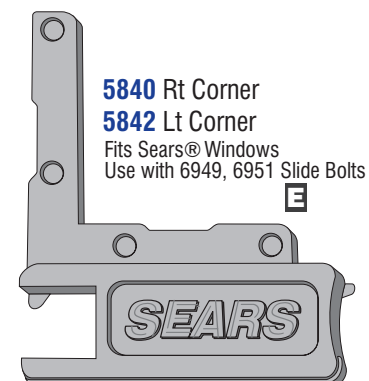

Top Depth— $\frac{7}{32}$ "
Bottom Depth— $\frac{7}{32}$ "
5806 Right Corner
5808 Left Corner
Use with:
5905, 5907 Tilt Keys
5989, 5991 Slide Bolt
F
Fits Ozark Windows

5840 Rt Corner
5842 Lt Corner
Fits Sears® Windows
Use with 6949, 6951 Slide Bolts **E**