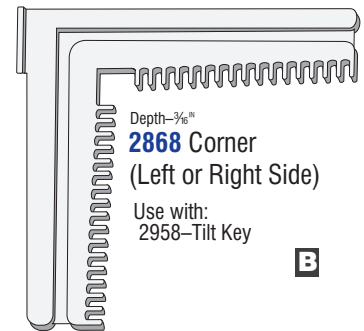

Depth- $\frac{7}{32}$ "
2816 Corner
(Left or Right Side)
Use with:
2917-Tilt Key **A**

Depth- $\frac{7}{32}$ "
Corner
2804 20 pk
2805 100 pk
(Left or Right Side)
Use with:
2911-Tilt Key **A**

Top Depth- $\frac{1}{4}$ "
Bottom Depth- $\frac{5}{32}$ "
2832 Right Corner
2830 Left Corner
Use with:
2935 Tilt Key **E**

Depth- $\frac{3}{8}$ "
2828 Corner
(Left or Right Side)
Use with:
2929-Tilt Key **F**

Depth- $\frac{5}{32}$ "
2806 Corner
(Left or Right Side)
Use with:
2911-Tilt Key **A**

Depth- $\frac{3}{8}$ "
2868 Corner
(Left or Right Side)
Use with:
2958-Tilt Key **B**

Depth- $\frac{3}{8}$ "
5852 Right Corner
5850 Left Corner

Depth- $\frac{1}{4}$ "
2834 Corner
(Left or Right Side)
Use with:
2935 Tilt Keys **E**

Depth- $\frac{5}{32}$ "
2866 Corner
(Left or Right Side) **B**