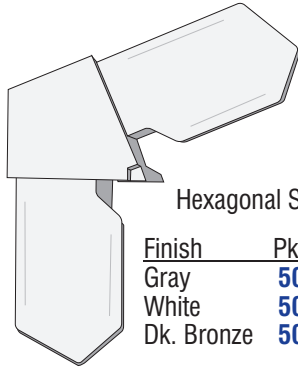

Use with 5/16" x 5/8" screen frame pg. 8.

No Mitre Window Corners

Finish	Pk 20	Pk 100
Mill	3075	3076
White	3077	3078
Dk Bronze	3079	3080

Use with 3/8" window frame pg.10

All Corner Keys and Tilt Keys are packed 20ea unless otherwise noted