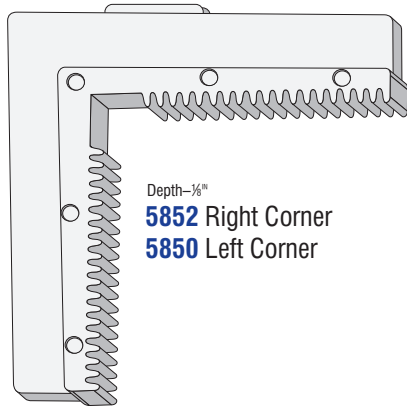

Depth- $\frac{7}{32}$ "
2816 Corner
(Left or Right Side)
Use with:
2917-Tilt Key **A**

Depth- $\frac{7}{32}$ "
Corner
2804 20 pk
2805 100 pk
(Left or Right Side)
Use with:
2911-Tilt Key **A**

Top Depth- $\frac{1}{4}$ "
Bottom Depth- $\frac{5}{32}$ "
2832 Right Corner
2830 Left Corner
Use with:
2935 Tilt Key **E**

Depth- $\frac{3}{8}$ "
2828 Corner
(Left or Right Side)
Use with:
2929-Tilt Key **F**

Depth- $\frac{5}{32}$ "
2806 Corner
(Left or Right Side)
Use with:
2911-Tilt Key **A**

Depth- $\frac{3}{8}$ "
2868 Corner
(Left or Right Side)
Use with:
2958-Tilt Key **B**

Depth- $\frac{3}{8}$ "
5852 Right Corner
5850 Left Corner

Depth- $\frac{1}{4}$ "
2834 Corner
(Left or Right Side)
Use with:
2935 Tilt Keys **E**

Depth- $\frac{5}{32}$ "
2866 Corner
(Left or Right Side) **B**