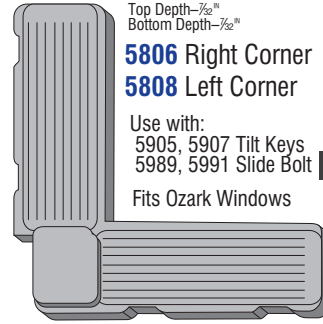

Finish	Pk 20	Pk 100
Gray	5006	5007
White	5008	5009
Dk. Bronze	5010	5011
Almond	5012	5013

Use with 5/16" frame with flange pg. 8

Finish	Pk 20	Pk 100
White	3092	3093
Bronze	3094	3095
Almond	3096	3097

Use with 7/16" x 1" screen frame

Finish	Pk 20	Pk 100
Mill	3012	3013
White	3014	3015
Dk Bronze	3016	3017

Use with 1/4" screen frame pg. 7.

Finish	Pk 20	Pk 100
Mill	3000	3001
White	3002	3003
Dk Bnz	3004	3005
Almond	3082	3083
Black	3056	3057

Use with 5/16" x 3/4" screen frame pg. 8.

Finish	Pk 20	Pk 100
Mill	3020	3021
White	3022	3023
Dk Bnz	3024	3025
Almond	3086	3087

Use with 3/8" screen frame pg. 9.

Finish	Pk 20	Pk 100
Mill	3028	3029
White	3030	3031
Dk Bnz	3032	3033
Almond	3088	3089

Use with 7/16" screen frame pg. 8.

Finish	Pk 20	Pk 100
Mill	3048	3049
White	3050	3051
Dk Bronze	3052	3053

Use with 5/16" x 5/8" screen frame pg. 8.

Finish	Pk 20	Pk 100
Mill	3075	3076
White	3077	3078
Dk Bronze	3079	3080

Use with 3/8" window frame pg.10