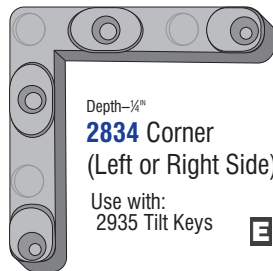

Depth- $\frac{7}{32}$ "
2816 Corner
(Left or Right Side)
Use with:
2917-Tilt Key **A**

Depth- $\frac{7}{32}$ "
Corner
2804 20 pk
2805 100 pk
(Left or Right Side)
Use with:
2911-Tilt Key **A**

Top Depth- $\frac{1}{4}$ "
Bottom Depth- $\frac{5}{32}$ "
2832 Right Corner
2830 Left Corner
Use with:
2935 Tilt Key **E**

Depth- $\frac{3}{8}$ "
2828 Corner
(Left or Right Side)
Use with:
2929-Tilt Key **F**

Depth- $\frac{5}{32}$ "
2806 Corner
(Left or Right Side)
Use with:
2911-Tilt Key **A**

Depth- $\frac{3}{8}$ "
2868 Corner
(Left or Right Side)
Use with:
2958-Tilt Key **B**

Depth- $\frac{3}{8}$ "
5852 Right Corner
5850 Left Corner

Depth- $\frac{1}{4}$ "
2834 Corner
(Left or Right Side)
Use with:
2935 Tilt Keys **E**

Depth- $\frac{5}{32}$ "
2866 Corner
(Left or Right Side) **B**