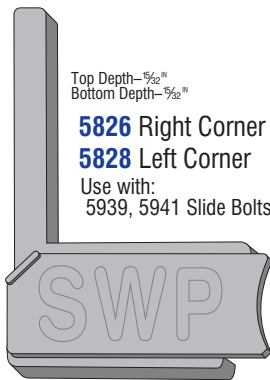

Top Depth— $\frac{5}{32}$ "
Bottom Depth— $\frac{9}{32}$ "
5826 Right Corner
5828 Left Corner
Use with:
5939, 5941 Slide Bolts