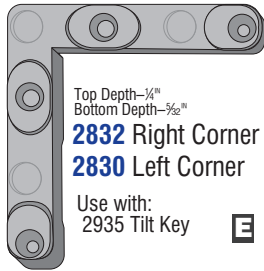

Top Depth- $\frac{5}{8}$ "
Bottom Depth- $\frac{3}{8}$ "
5814 Right Corner
5816 Left Corner
Use with:
05911, 5913 Tilt Keys **F**

Depth- $\frac{3}{8}$ "
Corner
2822 (20 pk)
2823 (100pk)
(Left or Right Side) **A**

All Corner Keys, and Tilt Keys are packed in 20 count bags unless otherwise noted.

All Corner Keys and Tilt Keys packed 20ea unless otherwise noted

Depth- $\frac{1}{4}$ " **New**
Corner
3604 -20

Depth- $\frac{1}{4}$ " **New**
3608 - Corner
(Left or Right Side)

Depth- $\frac{7}{32}$ "
2816 Corner
(Left or Right Side)
Use with:
2917-Tilt Key **A**

Depth- $\frac{7}{32}$ "
Corner
2804 20 pk
2805 100 pk
(Left or Right Side)
Use with:
2911-Tilt Key **A**

Top Depth- $\frac{1}{4}$ "
Bottom Depth- $\frac{5}{32}$ "
2832 Right Corner
2830 Left Corner
Use with:
2935 Tilt Key **E**

Depth- $\frac{3}{8}$ "
2828 Corner
(Left or Right Side)
Use with:
2929-Tilt Key **F**

Depth- $\frac{5}{32}$ "
2806 Corner
(Left or Right Side)
Use with:
2911-Tilt Key **A**

Depth- $\frac{3}{8}$ "
2868 Corner
(Left or Right Side)
Use with:
2958-Tilt Key **B**