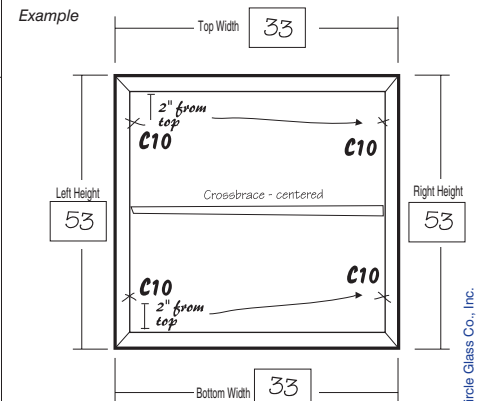

Co. Name _____

Contact _____

Phone _____

Fax _____

Co-Op _____ Store # _____