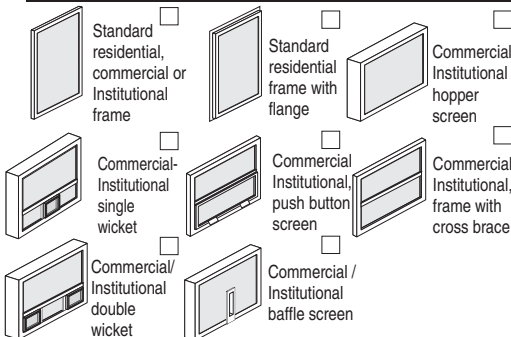

Actual measurements:
36-1/2 x 80-1/2
48-1/2 x 80-1/2

MADE TO ORDER SCREENS

COPY THIS FORM AND FAX BACK TO CIRCLE FOR A QUOTE ON CUSTOM SCREENS

Screen Specifications

Quantity - this size
Use separate sheet for each size/style

Finish

Mill White

Dark Bronze Almond

Crossbrace

Vertical Horizontal

Screen Cloth

Gray Fiberglass Brite Alum.

Black Fiberglass Charcoal Alum.

Other _____

Minimum order - 5 screens per size

Frame Dimensions (Inches)

Width X Height

Window Opening Dimensions

Only needed for frames with flanges

Width X Height

Frame Style