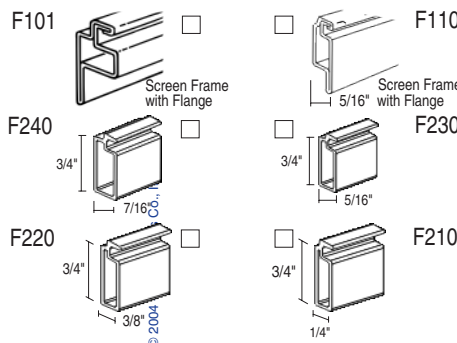

Actual measurements:
36-1/2 x 80-1/2
48-1/2 x 80-1/2

MADE TO ORDER SCREENS

COPY THIS FORM AND FAX BACK TO CIRCLE FOR A QUOTE ON CUSTOM SCREENS

Screen Specifications

Quantity - this size
Use separate sheet for each size/style

Other _____

Minimum order - 5 screens per size

Frame Dimensions (Inches)

Width X Height

Window Opening Dimensions

Only needed for frames with flanges

Width X Height

Frame Style